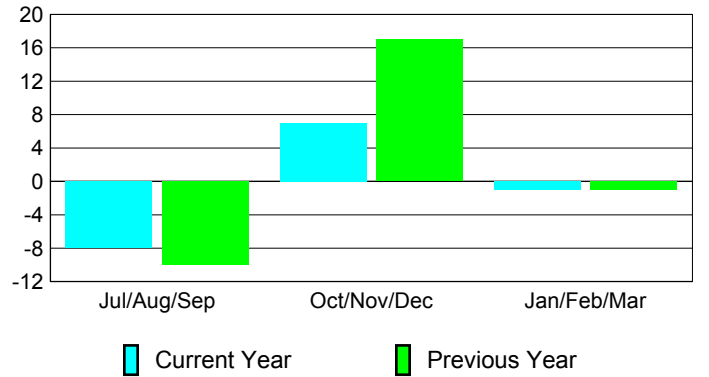

Comparison of Membership Gain/Loss

Current Year Compared to the Previous Year