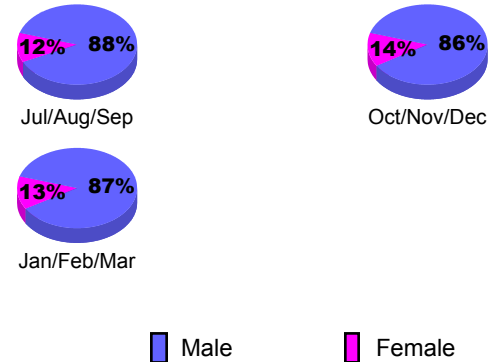

Membership Results 2009-2010

Goal, New, Dropped, Gain/Loss

Comparison of Membership Gain/Loss

Current Year Compared to the Previous Year

Gender Comparison 2009-2010

2009-2010 GMT Quarterly Report for District (or Undistricted) **District 106 D FAROE**