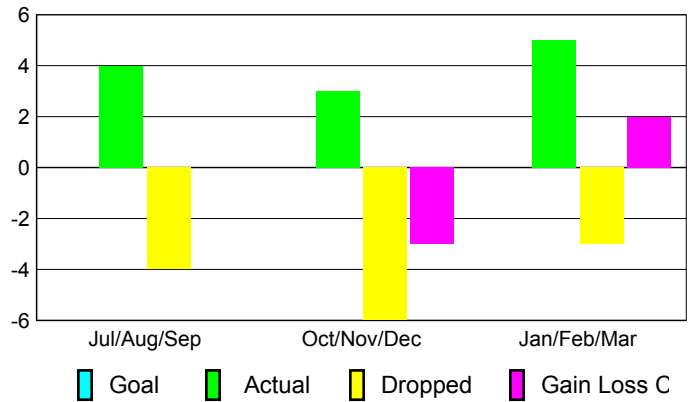

Club Results 2009-2010

Goal, New, Dropped, Gain/Loss

MEMBERSHIP

Membership Results
2009-2010

Membership
2008-2009

Month	Net Memb Goal	Actual New Memb	Actual Dropped Memb	Gain/Loss of Memb	Gain/Loss of Memb
Jul/Aug/Sep	0	4	-4	0	-1
Oct/Nov/Dec	0	3	-6	-3	5
Jan/Feb/Mar	0	5	-3	2	-1
Totals	0	12	-13	-1	3

Membership Results 2009-2010

Goal, New, Dropped, Gain/Loss

Comparison of Club Gain/Loss

Current Year Compared to the Previous Year

Comparison of Membership Gain/Loss

Current Year Compared to the Previous Year