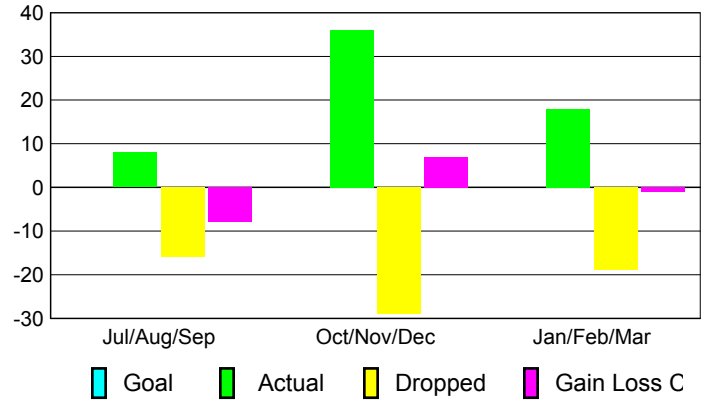

Membership Results 2009-2010

Goal, New, Dropped, Gain/Loss